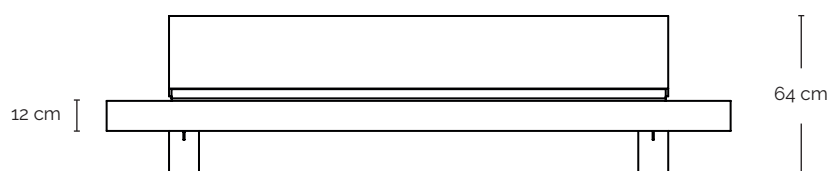

MATERIALS: Recycled azobé wood | Steel
 SURFACE WOOD: Sanded
 SURFACE METAL: Galvanised | Powder coated

WEIGHT

105 x 200 cm // 500 kg
 105 x 250 cm // 660 kg

Miljømerket for ansvarlig skovbrug